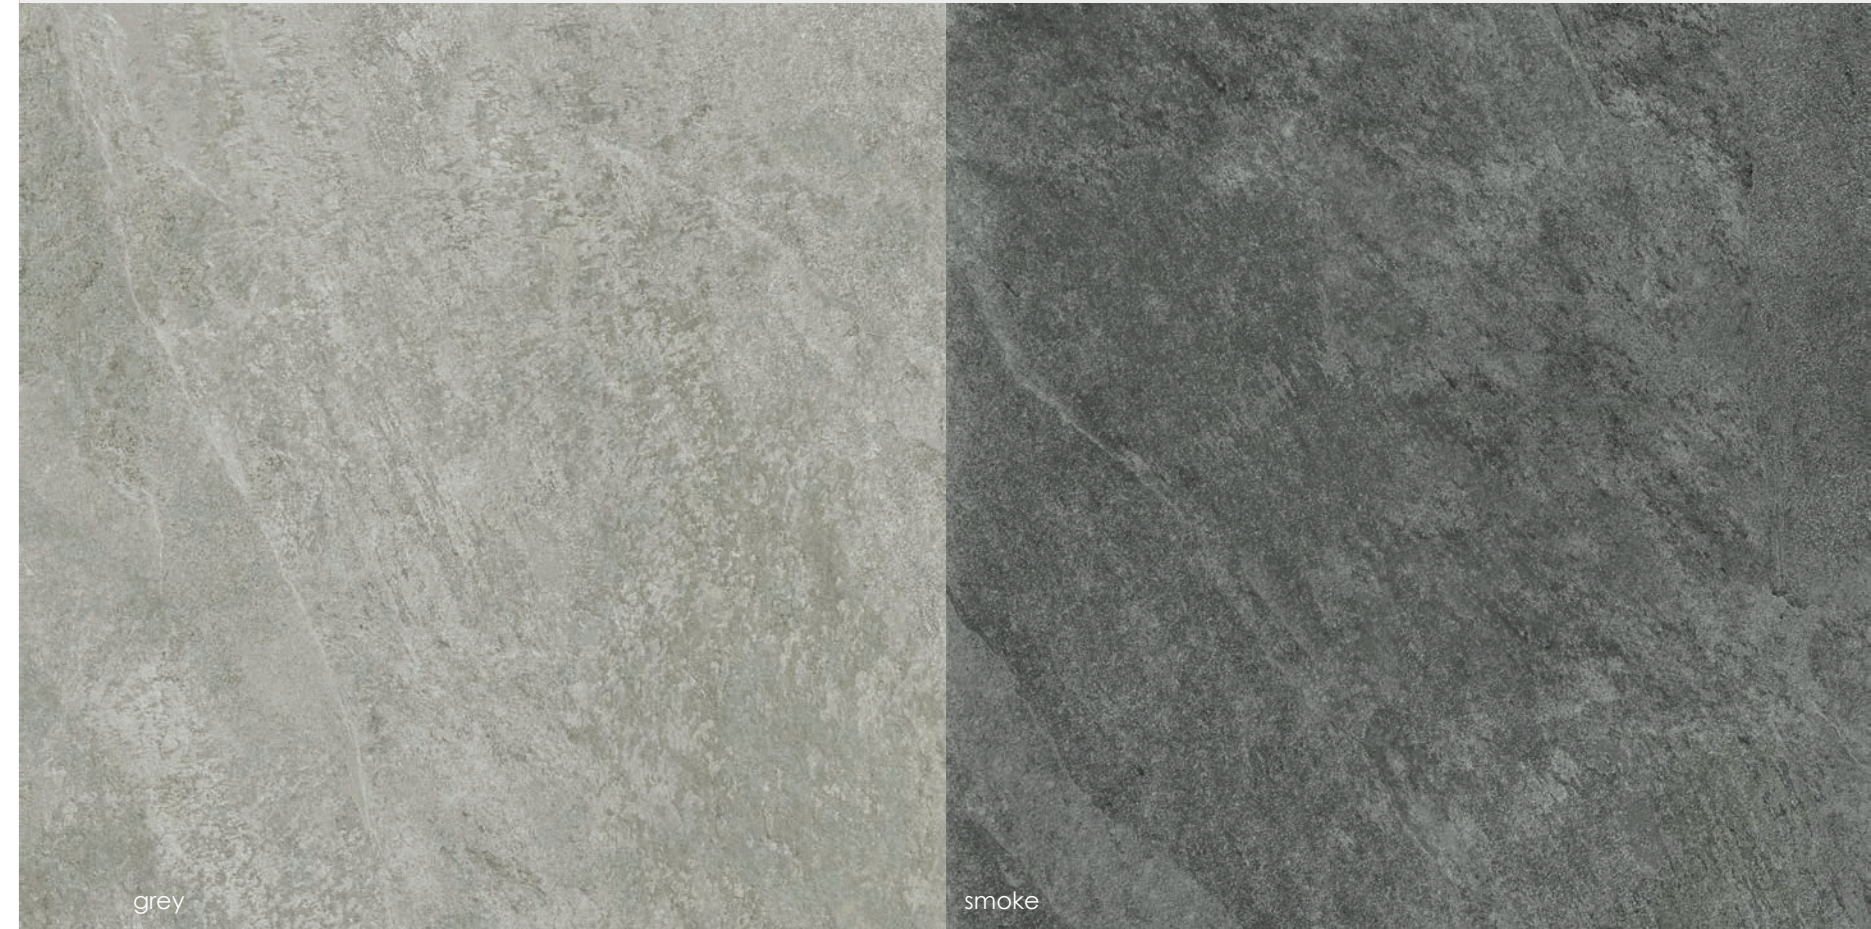

BAHIA

60x120 rt . 60x60 rt

| V3 | R11 | A+B+C |

20mm

grey

smoke

outdoor

| indoor

	60,4x120,8 rt 20mm h55 | mq	60,4x60,4 rt 20mm g30 | mq HP*	30x60,4 outdoor	59,5x118,7 nat rt	59,5x59,5 nat rt	30x60,4 nat 29,7x59,5 nat rt
	white					
	grey	•	•	•	•	•
	smoke	•	•	•	•	•

* HIGH PERFORMANCE UPEC-F+