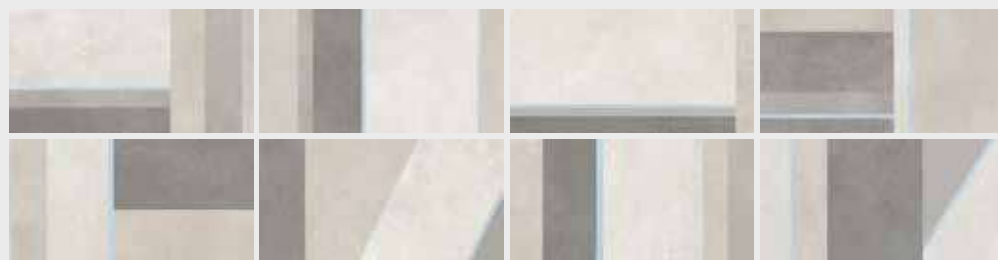

decori
decors

spessore thickness: 9,5mm

30x60 rt
12x24" rect

decoro spring f80 | MQ

mosaici
mosaics

spessore thickness: 10mm

i25 | MQ

pezzi speciali
special items

imballi e pesi
packing - weights

	battiscopa 8x60	battiscopa 8x45
smoke	b10 | PZ	a30 | PZ
manhattan	b10 | PZ	
dust	b10 | PZ	a30 | PZ
lime	b10 | PZ	a30 | PZ

pezzi speciali su richiesta special parts upon request
rivestimento coordinato matching wall tiles /298

	☒		BOX		PALLET	
	mm	pcs	m²	kg	box	m² kg
80,2x80,2 rt	9	2	1,29	22,57	42	54,18 973
60x60 rt	8,8	4	1,44	25,20	32	46,08 831
60,4x60,4 rt EXTRA	20	2	0,73	32,12	32	23,36 1.052
45x45 rt	7,4	8	1,62	23,16	48	77,76 1.137
30x60 rt	8,8	7	1,26	22,05	40	50,40 907
30x60 decoro spring rt	8,8	-	-	-	-	-
60,4x60,4 deck rt EXTRA	20	2	0,73	32,12	32	23,36 1.052
5x5 mosaico	10	9	0,81	17,30	-	-
8x60 battiscopa	-	10	-	13,00	-	-
8x45 battiscopa	-	-	-	-	-	-