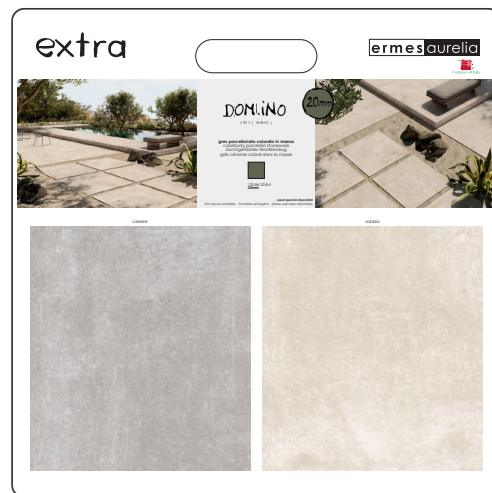

# merchandising

extra

CA00014121

cm. L 40 x H 40

**cartelle**  
sample boards . Handpaneele . panneaux main

bosco

CA00015071

travertino

MRC0999  
CA00012621

pierre bleue

MRC0949  
CA00011458

pierre bleue 20x20

MRC0949T  
CA00013798

quartz stone

MRC1009  
CA00012658

soho