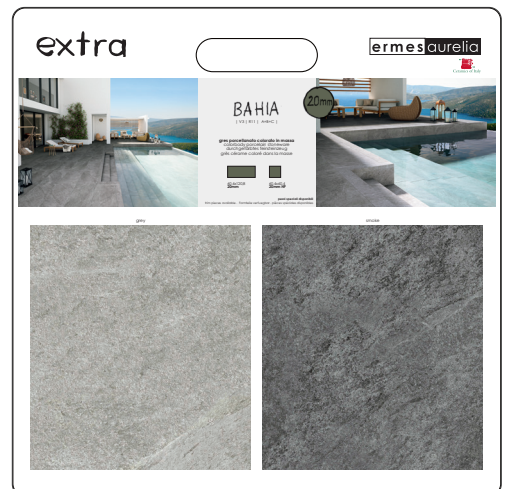

MRC0980
CA00012023

bahia