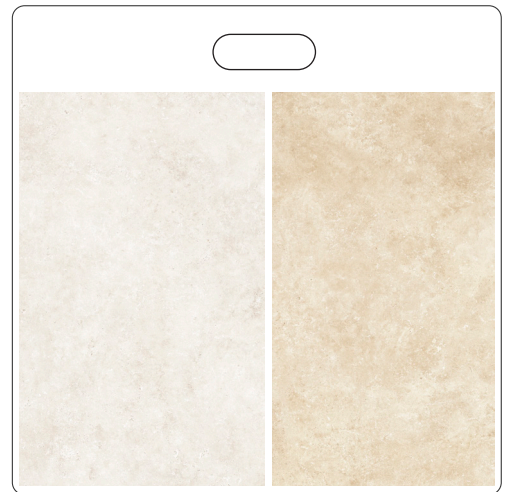

# merchandising

extra

CA00014121

cm. L 40 x H 40

**cartelle**  
sample boards . Handpaneele . panneaux main

bosco

CA00015071

travertino

MRC0999  
CA00012621

pierre bleue

MRC0949  
CA00011458

pierre bleue 20x20

MRC0949T  
CA00013798

quartz stone

MRC1009  
CA00012658

soho