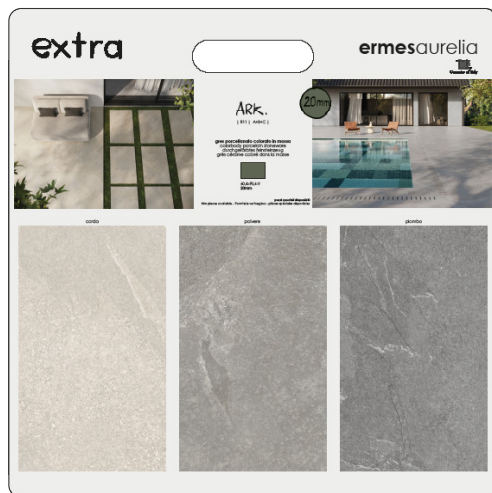

# merchandising

extra

CA00014121

cm. L 40 x H 40

**cartelle**  
sample boards . Handpaneele . panneaux main

bosco

CA00015071

travertino

CA00015072

alpstone

MRC0980  
CA00012023

bahia

MRC0945  
CA00011454

ark.

CA00013794

dom.ino

MRC0999  
CA00012621

pierre bleue

MRC0949  
CA00011458

pierre bleue 20x20

MRC0949T  
CA00013798

quartz stone

MRC1009  
CA00012658

soho