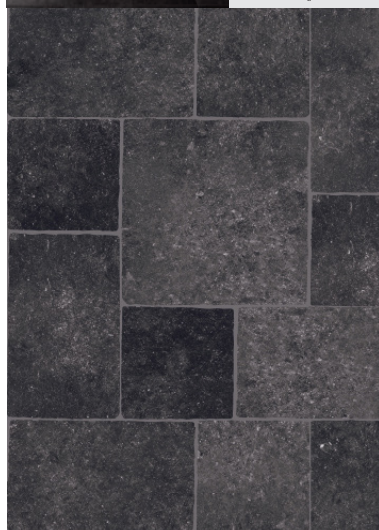

Pannelli per mobili espositori

Panels for display

forme

PANNELLI SINOTTICI E POSATI
SYNOPTIC AND TILED PANELS

losa grigia *
MRC0889A - CA00010183

chianca *
MRC0887 - CA00010182

pierre bleue noir *
MRC0888B - CA00018185