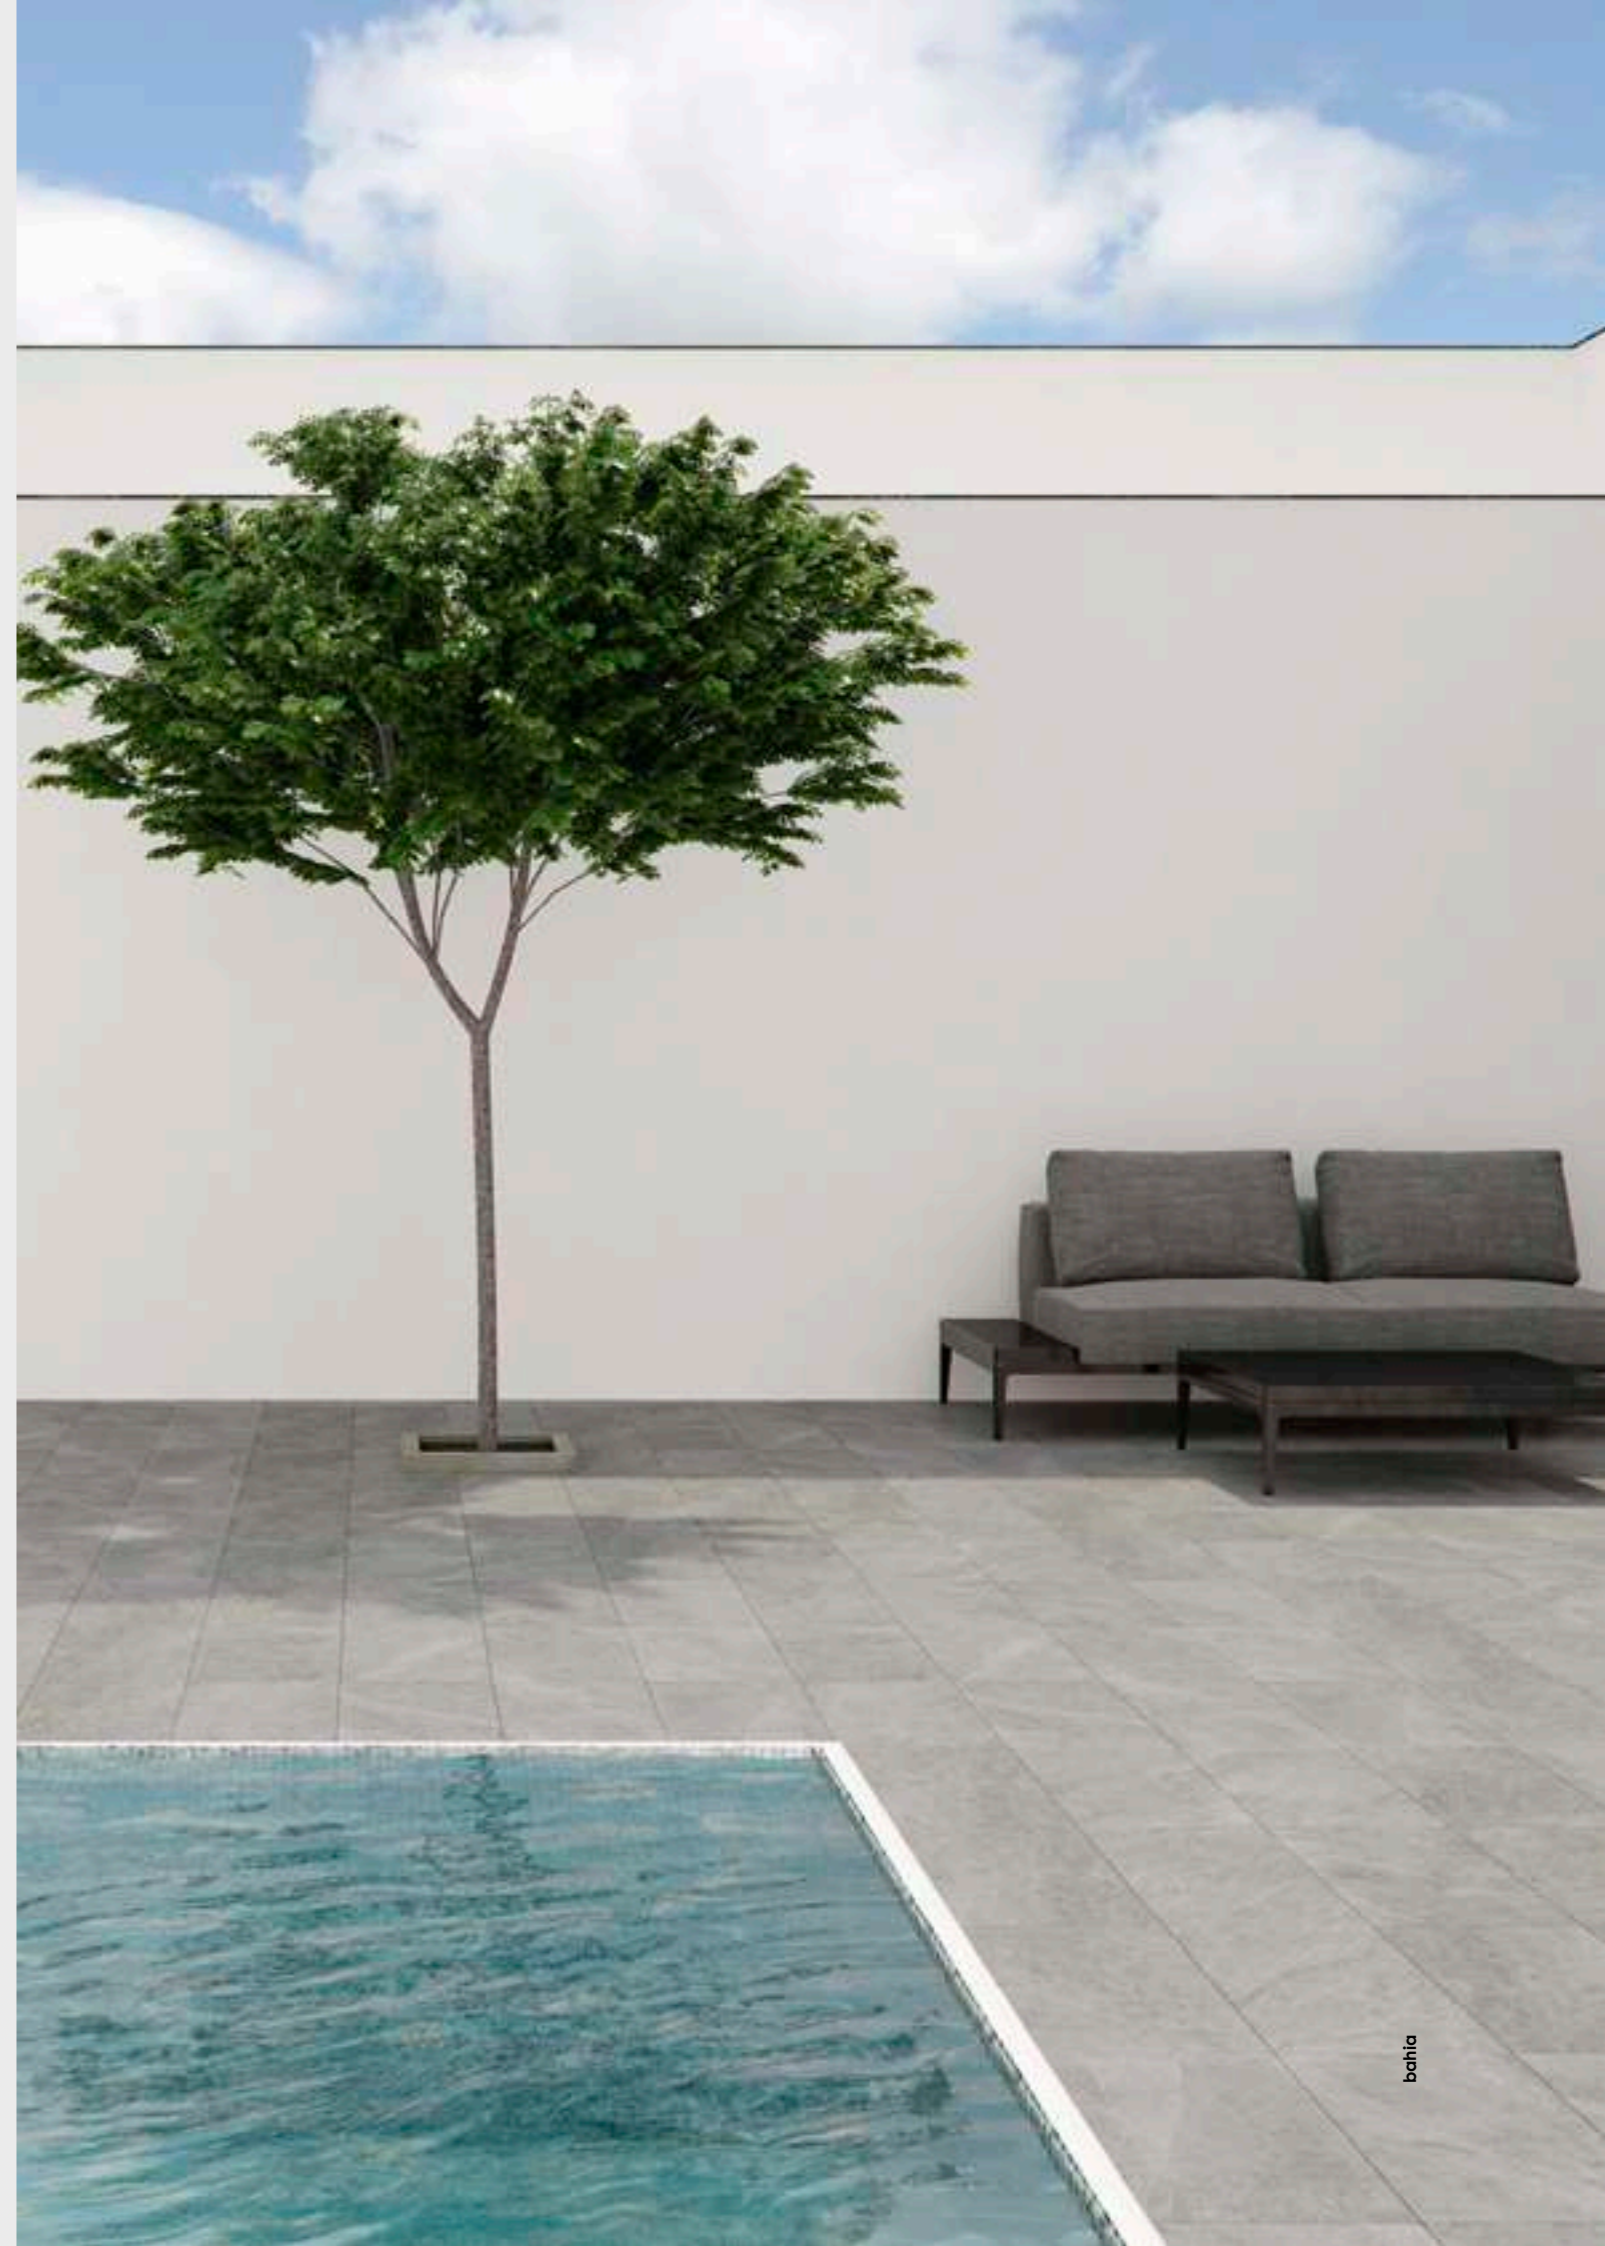

bahia

bahia.

b

gres porcellanato colorato in massa
colorbody porcelain stoneware

bahia

smoke

grey

formati e superfici
sizes and surfaces

spessorethickness: 8,2mm

30x60,4
12x24"

outdoor  a22 l mq

spessorethickness: 20mm

60,4x120,8 rt*
23x47" rect

 a88 l mq

60,4x60,4 rt high performance*
23x23" rect

 a75 l mq