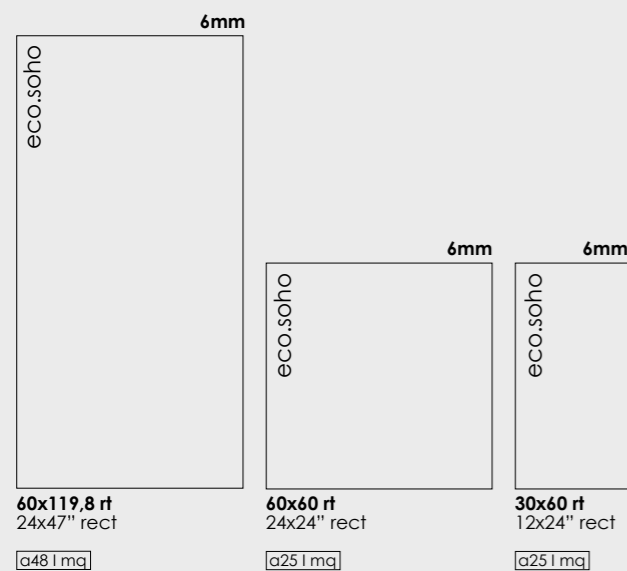

lime

formati e superfici
sizes and surfaces

spessore thickness: 6mm

G3NIUS
Smaller. Cheaper. Better.

spessore thickness: 7,4mm

* nei colori available in:
smoke, dust, lime

spessore thickness: 8,8mm

spessore thickness: 20mm

lime

cobalt

powder

curry

formati e superfici
sizes and surfaces

spessore thickness: 7mm

20x50
8x20"

a13 l mq

decori
decors

spessore thickness: 7mm

smoke

dust

lime

20x50
8x20"

decoro drum a26 l mq

pavimenti coordinati
matching floor tiles

/188

80,2x80,2 rt
60x60 rt
30x60 rt
45x45 basic

smoke

manhattan

dust

lime

decori
decors

spessore thickness: 7mm