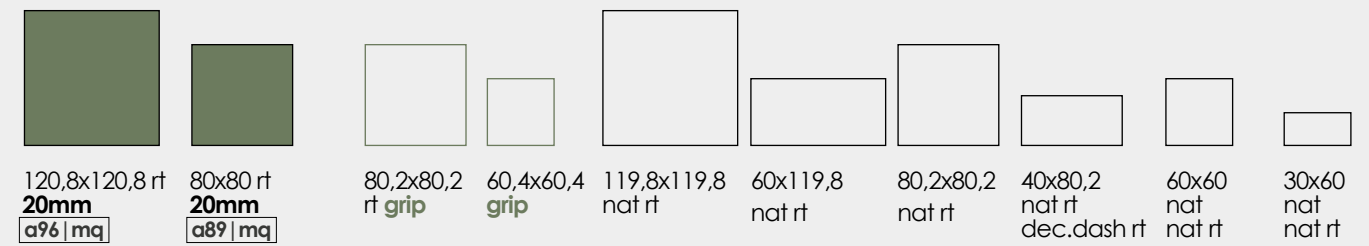

120,8x120,8 rt . 80x80 rt

| R11 | A+B+C |

20mm

sabbia

cenere

outdoor

| indoor

| | | | | | | | | | | |
|--------|---|---|---|---|---|---|---|---|---|---|
| sabbia | ● | ● | ● | ● | ● | ● | ● | ● | ● | ● |
| calce | | | ● | ● | ● | ● | ● | ● | ● | ● |
| cenere | ● | ● | ● | ● | ● | ● | ● | ● | ● | ● |
| fumo | | | ● | ● | ● | ● | ● | ● | ● | ● |