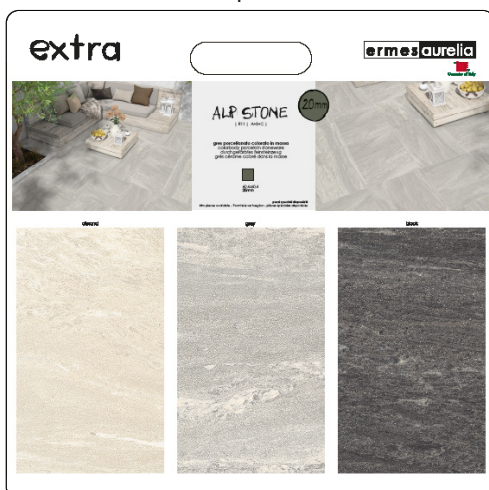

merchandising

extra

CA00015153
catalogo extra 2024

cm. L 40 x H 40

cartelle
sample boards . Handpaneele . panneaux main

bosco

CA00015071

travertino

CA00015072

alpstone

MRC0980
CA00012023

bahia

MRC0945
CA00011454

ark.

CA00013794

dom.ino