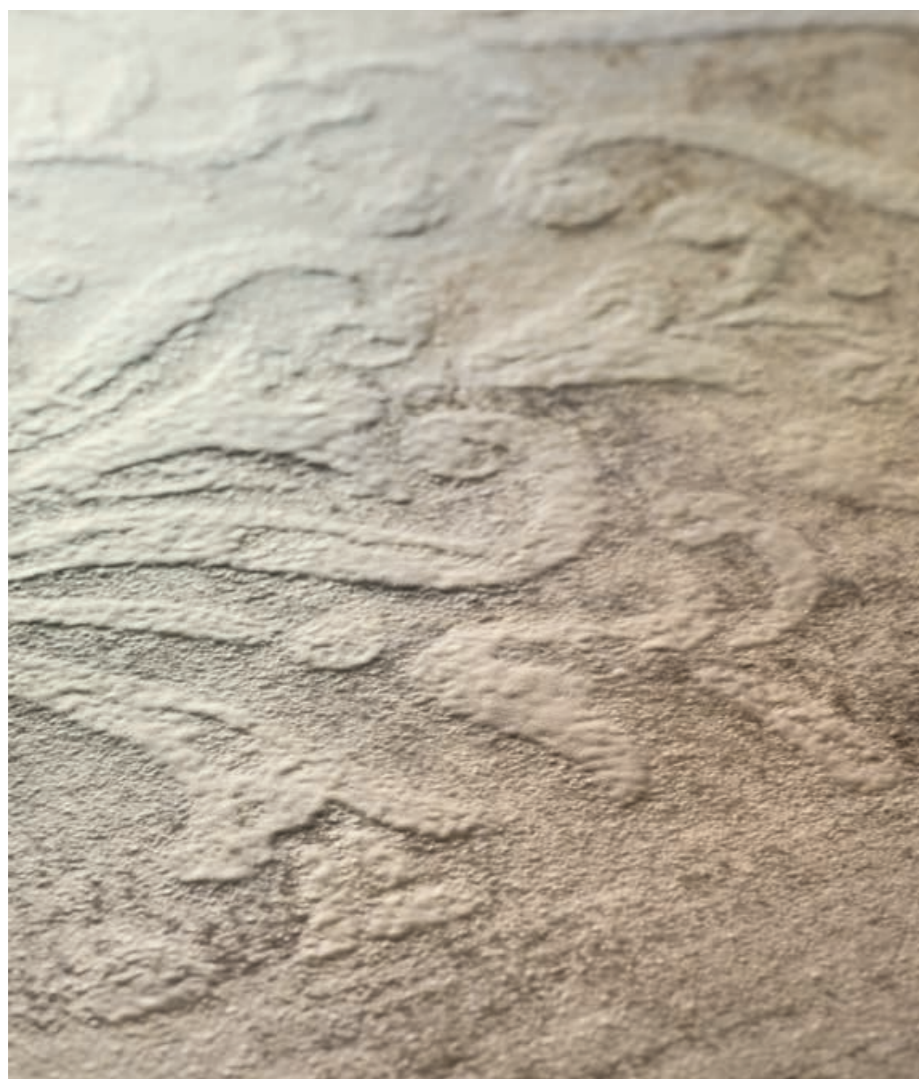

SIZE

60x119,8 rt

THICKNESS

9

so
deep.

SO FANCY

WALL

DEEP CARPET