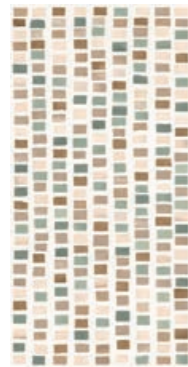

DEEP GARDEN

DEEP JUNGLE

DEEP COLORS

DEEP CARPET

60x119,8
rettificato

WARM PIECES

COOL PIECES

FALL