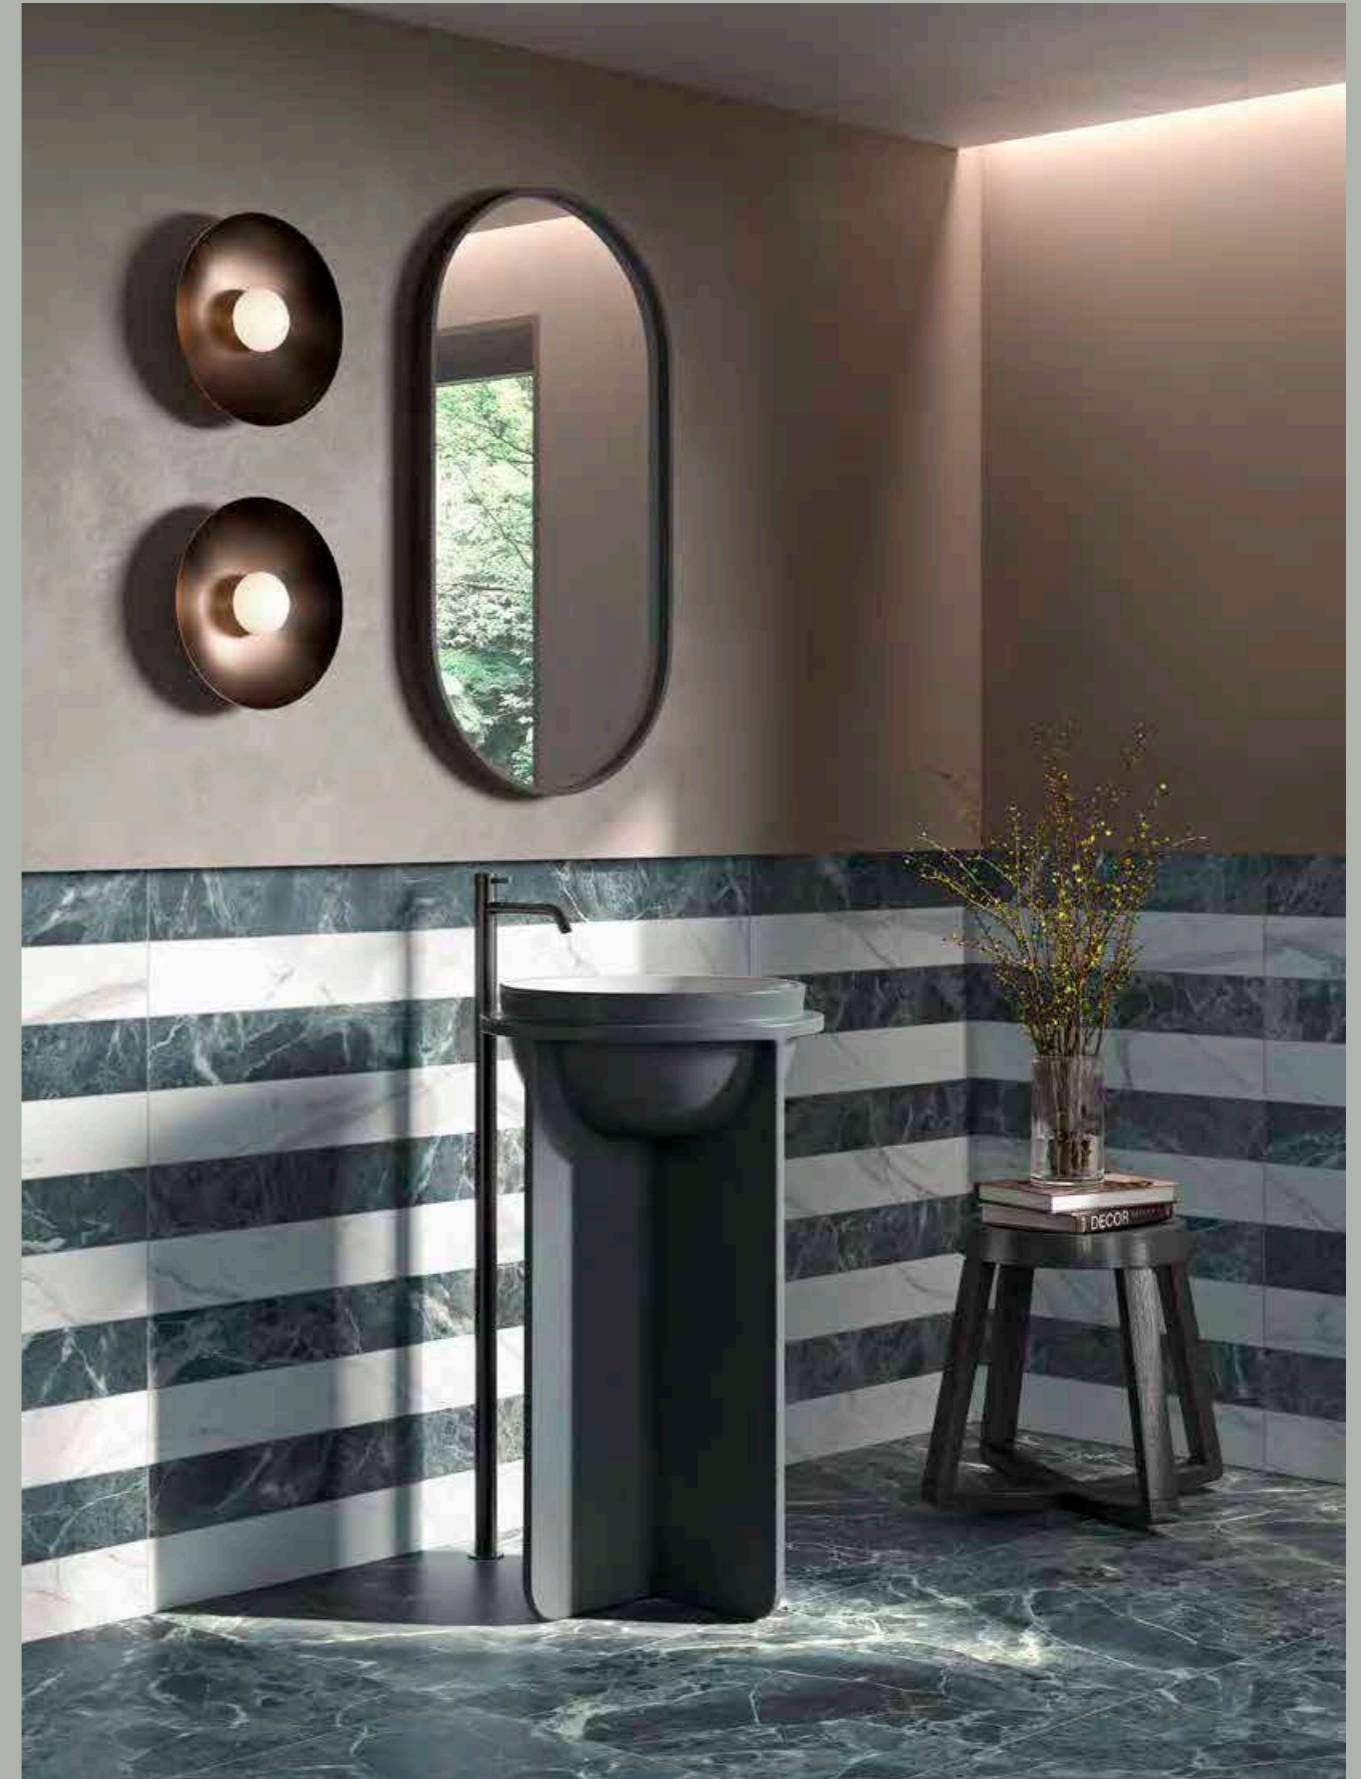

IMPACTFUL CONTRASTS

ice white
green

ice white 10x60 rect . green 10x60 rect
green 60x60 rect