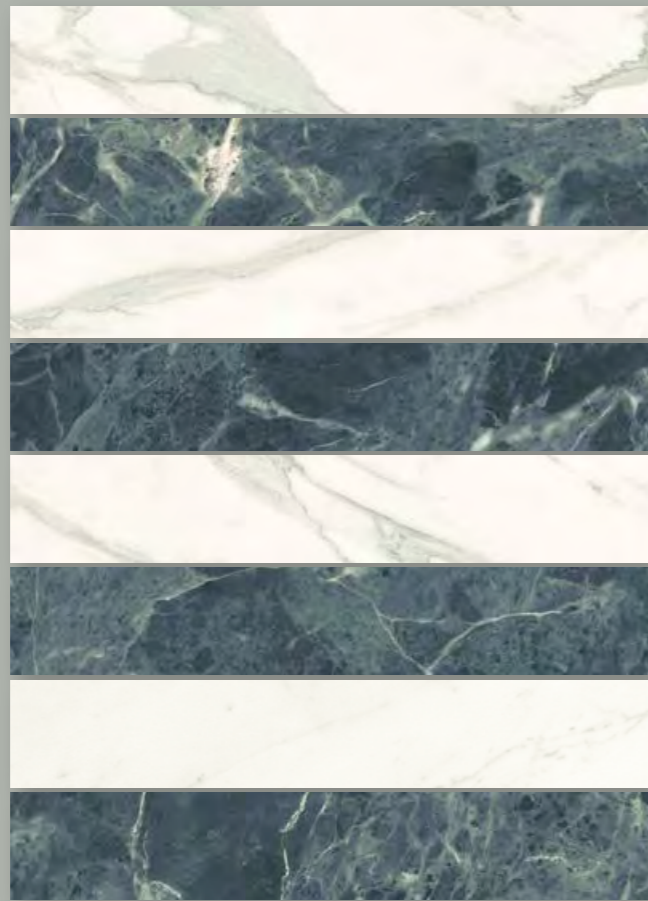

IMPACTFUL CONTRASTS

ice white
green

ice white 10x60 rect . green 10x60 rect
green 60x60 rect