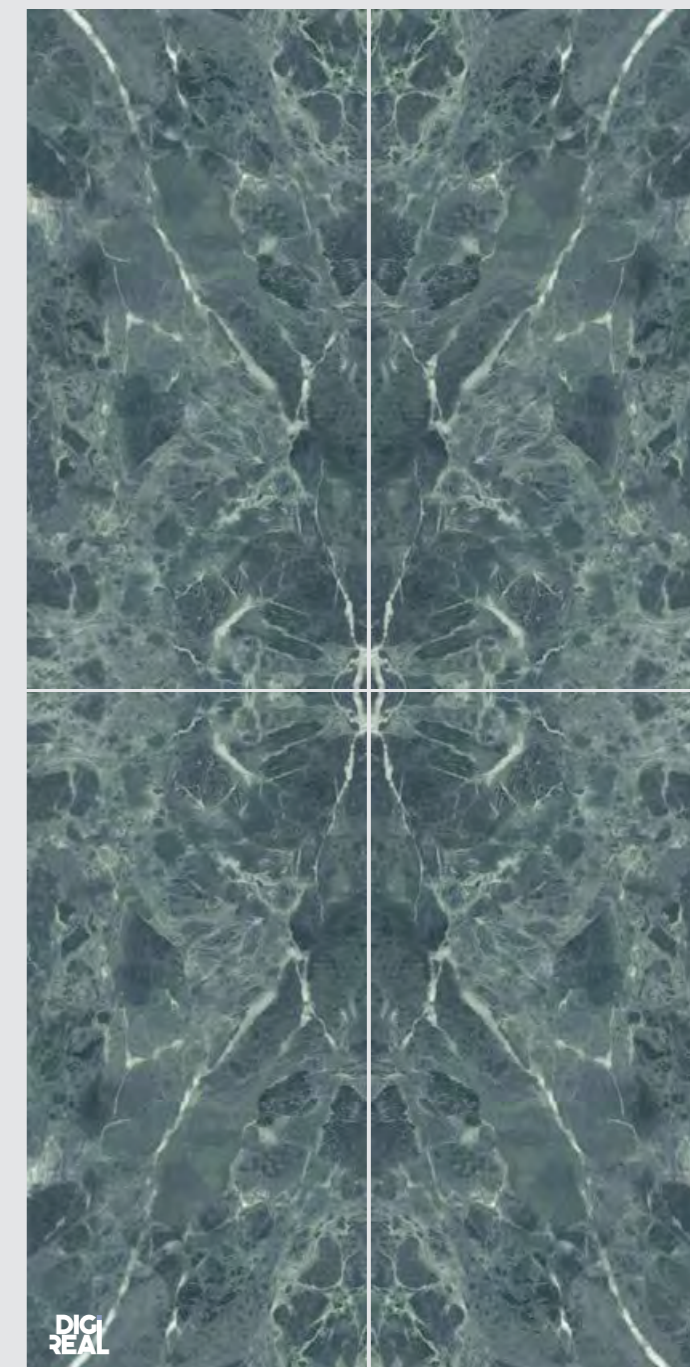

60x119,8 rt 24"x48" rect  
deco bookmatch green (A+B)

classy 34  
60x119,8 rt 24"x48" rect  
deco weave beige

60x119,8 rt 24"x48" rect  
deco weave warm white

60x119,8 rt 24"x48" rect  
deco weave ice white