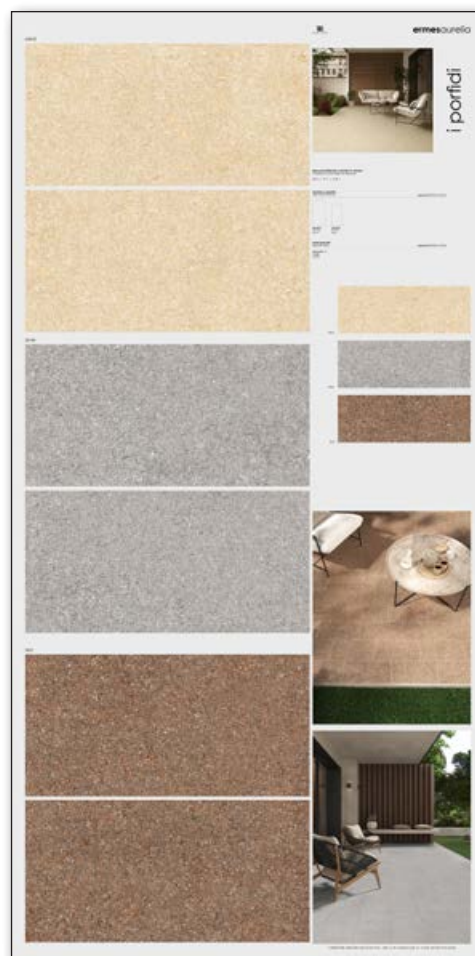

i porfidi recap 30x60

STRUMENTO . TOOL

dimensione pannello* panel size*	100x200
peso pannello panel weight	45 kg
codice code	CA00016793

COMPOSIZIONE . COMPOSITION

formato pezzi pieces size	30x60,4
colore pezzi pieces color	sand . silver . red
finitura pezzi product finish	tech

* Disponibilità pannelli di formato 120x240 cm su richiesta . 120x240 cm panels available on request