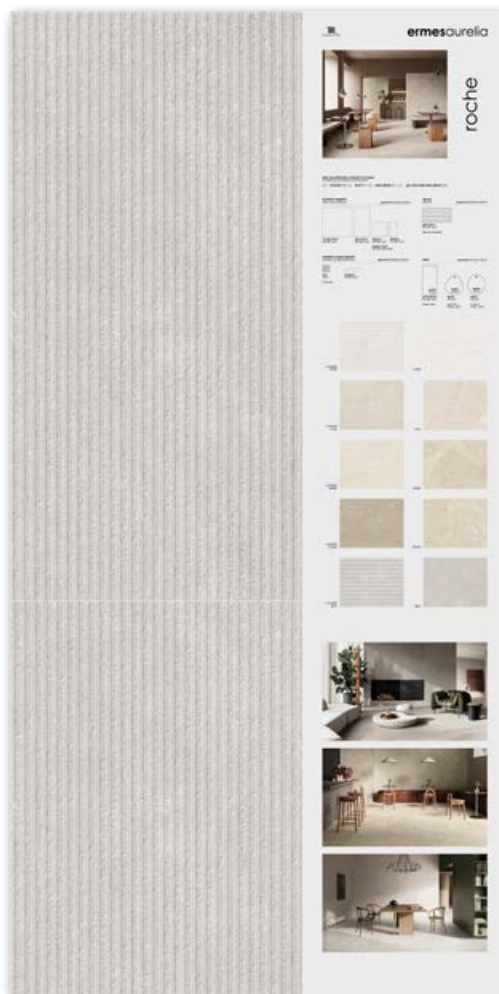

formato pezzi
pieces size 60x120

colore pezzi
pieces color grey

finitura pezzi
product finish naturale

PANNELLO POSATO . TILED PANEL 100x100

codice . code **CA00017728**

canneté grey

STRUMENTO . TOOL

dimensione pannello*
panel size* 100x200