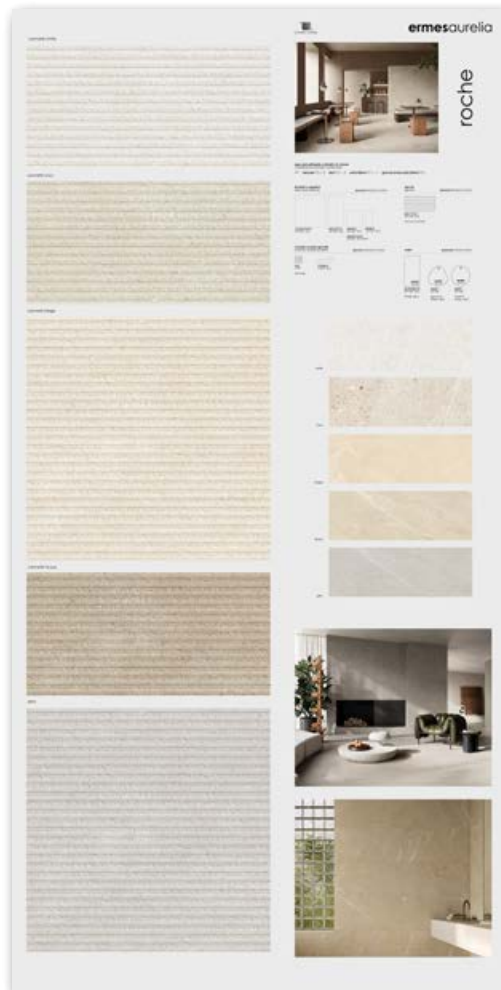

roche recap decoro canneté

STRUMENTO . TOOL

dimensione pannello*
panel size* 120x240

peso pannello
panel weight 36 kg

codice
code **CA00017978**

COMPOSIZIONE . COMPOSITION

formato pezzi
pieces size 60x60. 30X60

colore pezzi
pieces color canneté white . ivory .
beige . taupe . grey

finitura pezzi
product finish naturale