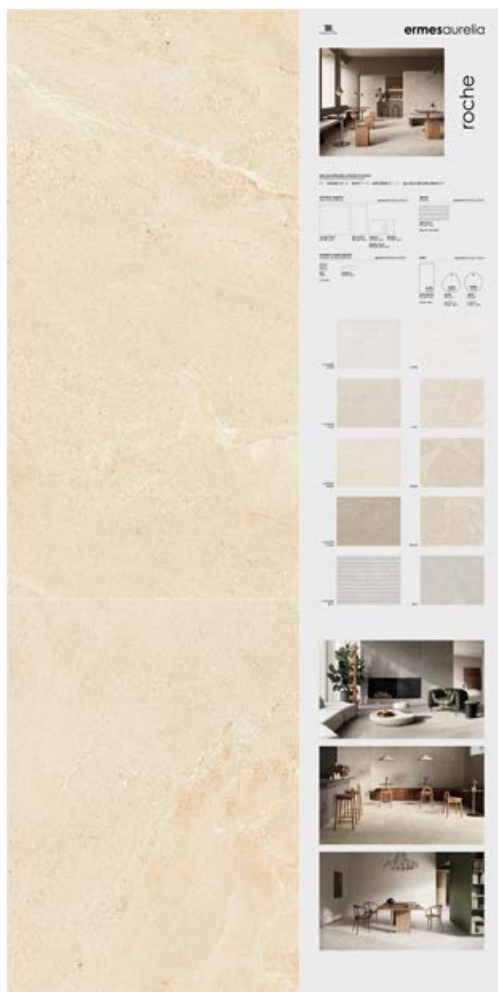

PANNELLI SINOTTICI 100X200

synoptic and tiled panels

beige

STRUMENTO . TOOL

dimensione pannello*
panel size* 100x200

peso pannello
panel weight 36 kg

codice
code **CA00017961**

COMPOSIZIONE . COMPOSITION