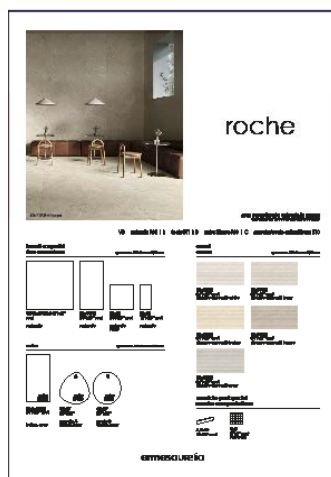

Product-specific three-panel display board.

STRUMENTO . TOOL

dimensione
size 32x32

peso
weight 7 kg

codice
code **CA00017991**

COMPOSIZIONE . COMPOSITION

beige, decoro canneté beige
white, ivory R11, grey, taupe