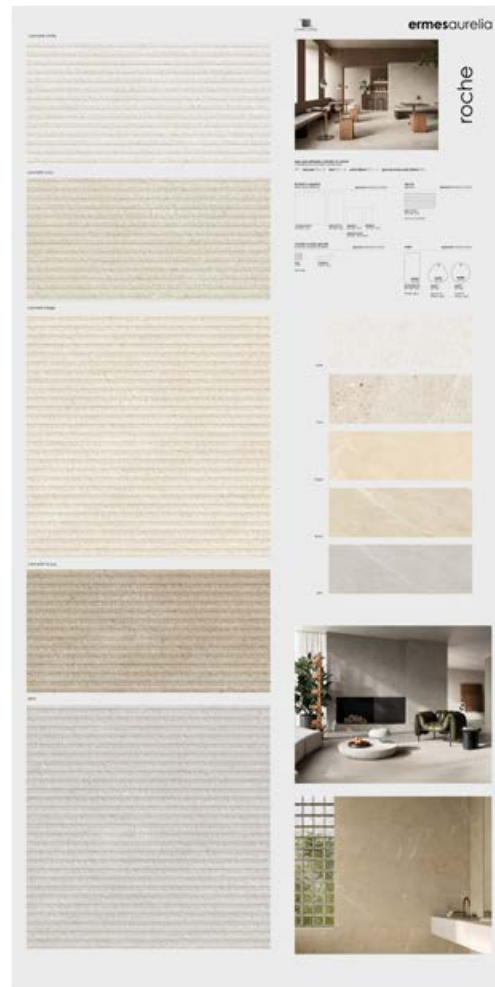

roche recap decoro canneté

STRUMENTO . TOOL

dimensione pannello*
panel size* 120x240

peso pannello
panel weight 36 kg

codice
code **CA00017978**

COMPOSIZIONE . COMPOSITION

formato pezzi
pieces size 60x60. 30X60

colore pezzi
pieces color canneté white . ivory .
beige . taupe . grey

finitura pezzi
product finish naturale