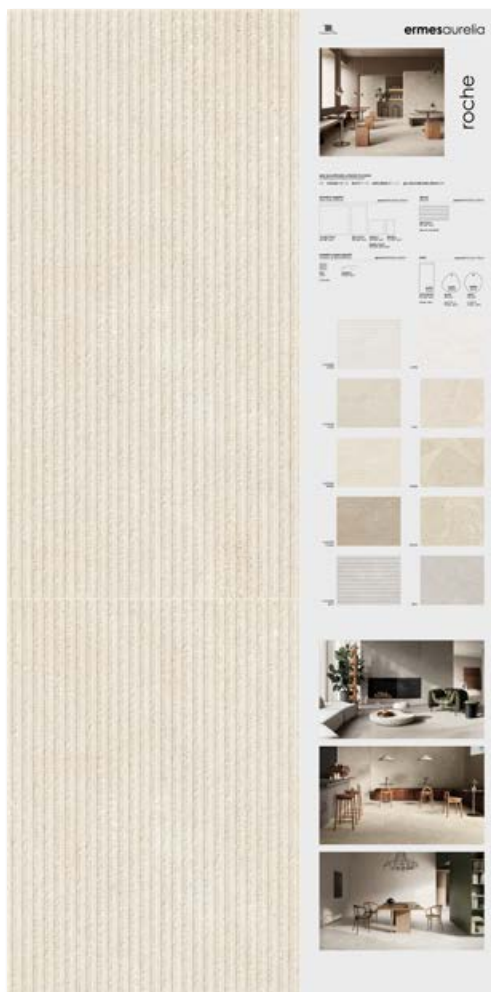

canneté beige

STRUMENTO . TOOL

dimensione pannello*
panel size* 100x200

peso pannello
panel weight 36 kg

codice
code **CA00017962**

COMPOSIZIONE . COMPOSITION

formato pezzi
pieces size 60x120

colore pezzi
pieces color canneté beige

finitura pezzi
product finish naturale

* Disponibilità pannelli di formato 120x240 cm su richiesta . 120x240 cm panels available on request