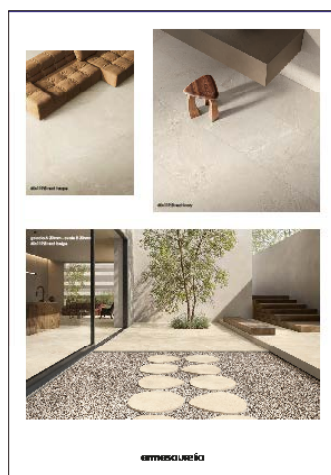

Product-specific three-panel display board.

STRUMENTO . TOOL

dimensione
size 32x32

peso
weight 7 kg

codice
code **CA00017991**

COMPOSIZIONE . COMPOSITION

beige, decoro canneté beige
white, ivory R11, grey, taupe