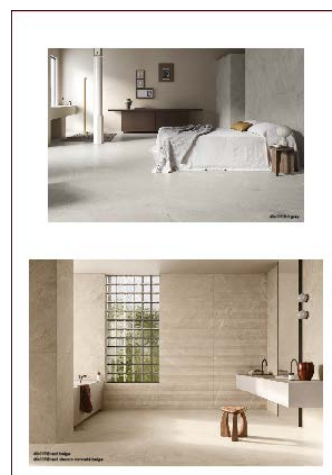

Product-specific three-panel display board.

STRUMENTO . TOOL

dimensione
size 32x32

peso
weight 7 kg

codice
code **CA00017991**

COMPOSIZIONE . COMPOSITION

beige, decoro canneté beige
white, ivory R11, grey, taupe