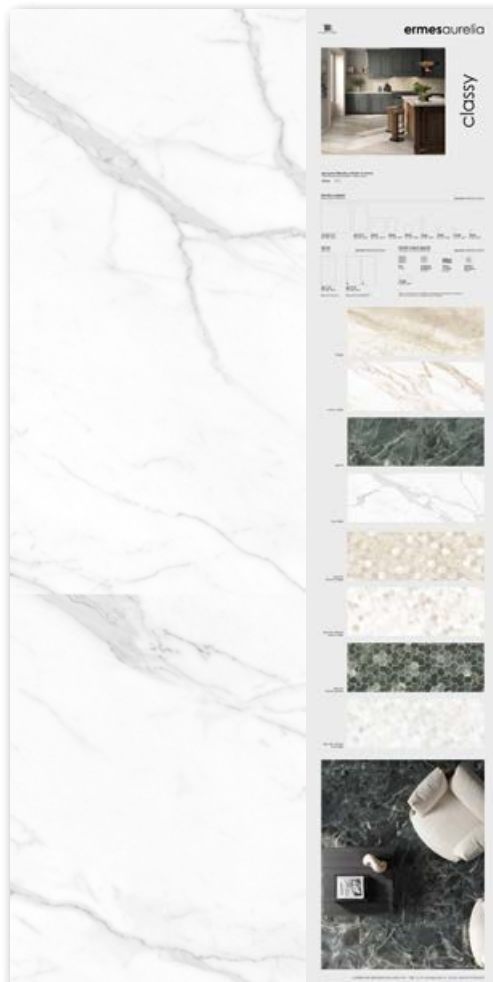

ice white

STRUMENTO . TOOL

dimensione pannello*
panel size* 100x200

peso pannello
panel weight 45 kg

codice
code **CA00016986**

COMPOSIZIONE . COMPOSITION

formato pezzi
pieces size 60x120

colore pezzi
pieces color ice white

finitura pezzi
product finish naturale