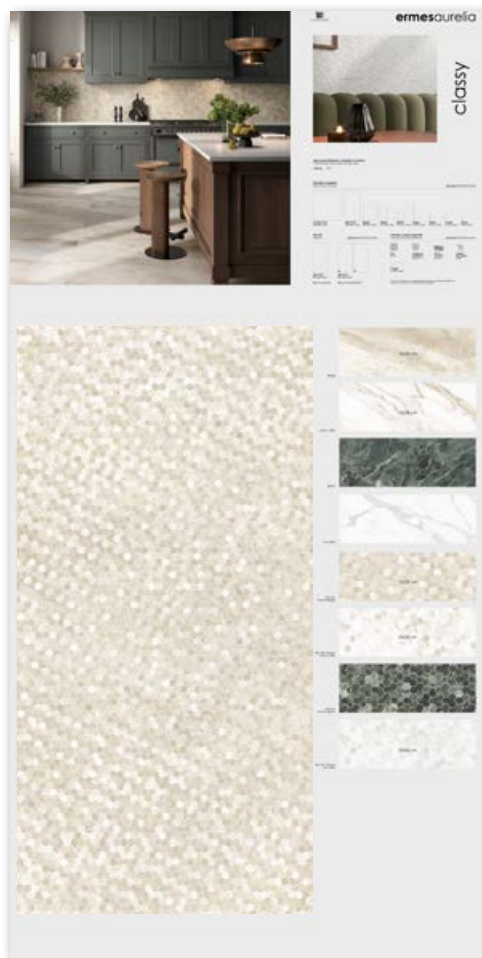

COMPOSIZIONE . COMPOSITION

formato pezzi
pieces size 60x120

colore pezzi
pieces color ice white

finitura pezzi
product finish naturale

PANNELLI SINOTTICI 100X200

synoptic and tiled panels

deco weave beige

STRUMENTO . TOOL