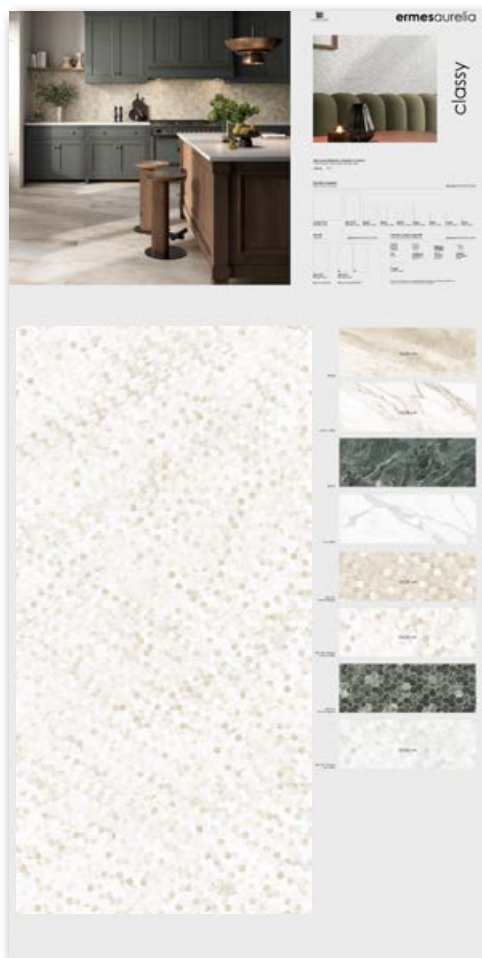

deco weave warm white

STRUMENTO . TOOL

dimensione pannello* panel size*	100x200
peso pannello panel weight	45 kg
codice code	CA00016989

COMPOSIZIONE . COMPOSITION

formato pezzi pieces size	60x120
colore pezzi pieces color	weave warm white
finitura pezzi product finish	naturale

* Disponibilità pannelli di formato 120x240 cm su richiesta . 120x240 cm panels available on request